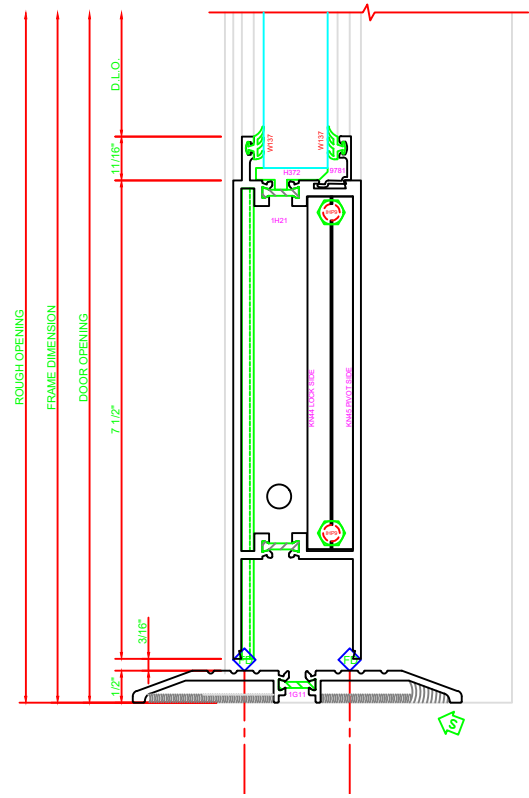

302	STILE
	S/A D502 CONTINUOUS HINGE

ERASE NOTE

THIS IS A BUY OUT OR CUSTOMER SUPPLIED HINGE. CHECK PROFILE AND CLEARANCE BEFORE USING THIS DETAIL. CHECK FASTENER LOCATIONS OF HINGE FOR INTERFERENCE AT DOOR OR JAMB.

ERASE NOTE  
STILE FOR CUSTOMER SUPPLIED CONTINUOUS HINGE

301	STILE
	S/A D502 FOR OFFSET PIVOTS

ERASE NOTE

BUTT HINGES CAN NOT BE USED WITH THERMASTILE DOORS

100	TOP RAIL
	S/A D502

ERASE NOTE  
TOP RAIL FOR SURFACE CLOSERS OR DORMA TYPE C.O.C., NOT LCN C.O.C.

200	BOTTOM RAIL
	S/A D502