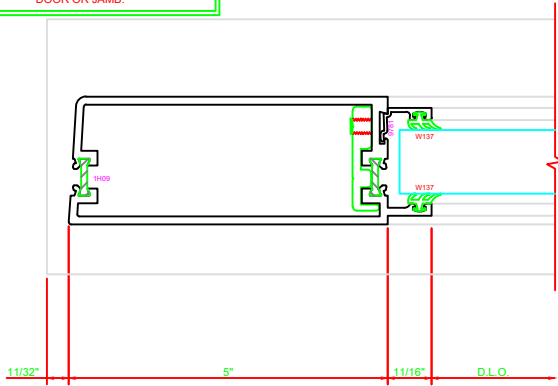

302	STILE
	S/A D502 CONTINUOUS HINGE

ERASE NOTE

THIS IS A BUY OUT OR CUSTOMER SUPPLIED HINGE. CHECK PROFILE AND CLEARANCE BEFORE USING THIS DETAIL. CHECK FASTENER LOCATIONS OF HINGE FOR INTERFERENCE AT DOOR OR JAMB.

ERASE NOTE  
STILE FOR CUSTOMER SUPPLIED CONTINUOUS HINGE

301	STILE
	S/A D502 FOR OFFSET PIVOTS

ERASE NOTE

BUTT HINGES CAN NOT BE USED WITH THERMASTILE DOORS

100	TOP RAIL
	S/A D502

ERASE NOTE  
TOP RAIL FOR SURFACE CLOSERS OR DORMA TYPE C.O.C., NOT LCN C.O.C.

200	BOTTOM RAIL
	S/A D502