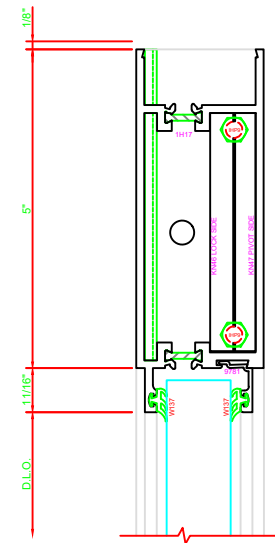

302	STILE
	S/A D502 CONTINUOUS HINGE

ERASE NOTE

THIS IS A BUY OUT OR CUSTOMER SUPPLIED HINGE. CHECK PROFILE AND CLEARANCE BEFORE USING THIS DETAIL. CHECK FASTENER LOCATIONS OF HINGE FOR INTERFERENCE AT DOOR OR JAMB.

ERASE NOTE  
STILE FOR CUSTOMER SUPPLIED CONTINUOUS HINGE

301	STILE
	S/A D502 FOR OFFSET PIVOTS

ERASE NOTE

BUTT HINGES CAN NOT BE USED WITH THERMASTILE DOORS

100	TOP RAIL
	S/A D502

ERASE NOTE  
TOP RAIL FOR SURFACE CLOSERS OR DORMA TYPE C.O.C., NOT LCN C.O.C.

200	BOTTOM RAIL
	S/A D502