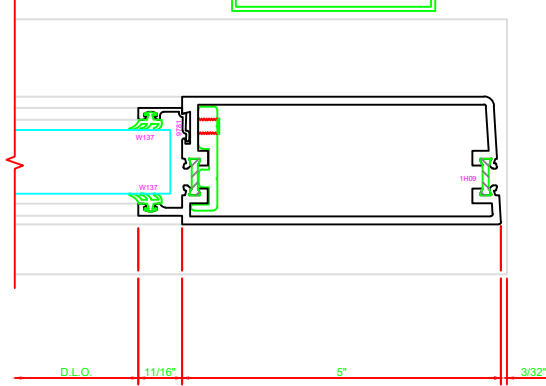

302	STILE
	S/A D502 CONTINUOUS HINGE

ERASE NOTE

THIS IS A BUY OUT OR CUSTOMER SUPPLIED HINGE. CHECK PROFILE AND CLEARANCE BEFORE USING THIS DETAIL. CHECK FASTENER LOCATIONS OF HINGE FOR INTERFERENCE AT DOOR OR JAMB.

ERASE NOTE  
STILE FOR CUSTOMER SUPPLIED CONTINUOUS HINGE

301	STILE
	S/A D502 FOR OFFSET PIVOTS

ERASE NOTE

BUTT HINGES CAN NOT BE USED WITH THERMASTILE DOORS

100	TOP RAIL
	S/A D502

ERASE NOTE  
TOP RAIL FOR SURFACE CLOSERS OR DORMA TYPE C.O.C., NOT LCN C.O.C.

200	BOTTOM RAIL
	S/A D502